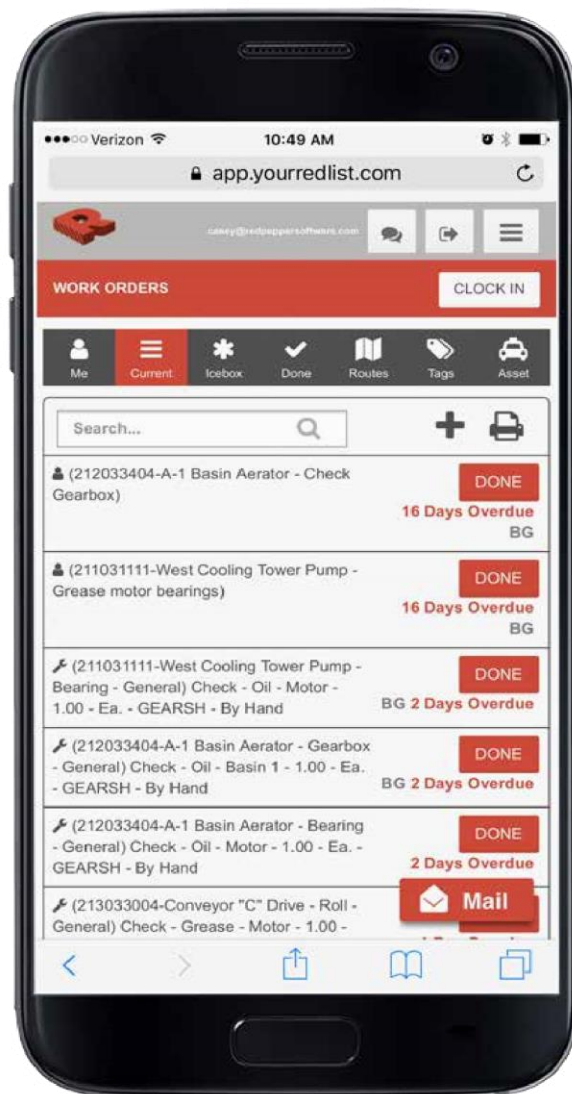

REDLIST[®]

LUBRICATION TASKS & ROUTES

Lubrication instructions hosted in REDLIST are a foundation for increased reliability, sustainability and performance.

SERVICES & AVAILABILITY

Available on any device.

ALL AT YOUR FINGERTIPS

Complete tasks, add notes, photos, and inspections all in the field, paper free. Use reports and analysis to drive savings.